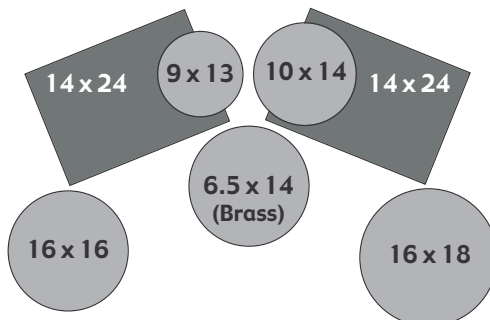

Eliminator