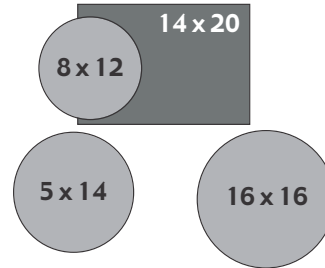

Spyder

Standard Features:

- RCI® Console Holder
- BD Cymbal Holder
- Folding Spurs
- Floor Tom Legs

Spyder

Coupe

Classic

Led Foot Outfits

All drums shipped with genuine Evans USA heads in the following configuration:

G1 Coated Toms
G1 Coated Genera 300 *Snare
EQ1 Coated Bass

• Other head configurations available upon request •

*Dynamic Snares wires standard

Coupe

Classic

Available Finish Wraps

Red Sparkle	01
Gold Sparkle	02
Blue Sparkle	03
Green Sparkle	04
Silver Sparkle	05
Black Sparkle	06
Champagne Sparkle	07
White Marine Pearl	08
Black Diamond Pearl	09
Oyster Black Pearl	10
Solid White	11
Solid Black	12

Super Stock

Standard Features:

- Double Tom Holder
- Folding Spurs
- Floor Tom Legs

Super Stock

Small Block

Big Block Outfits

Small Block

Big Block

Eliminator

Standard Features: (2) Single Tom Holders, Folding Spurs, Floor Tom Legs

LED FOOT