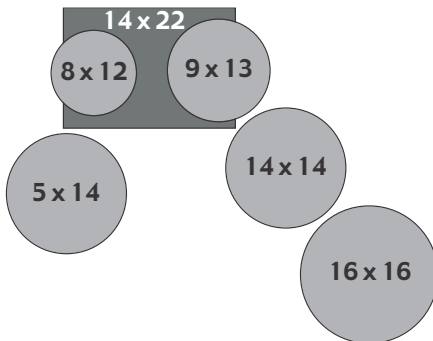

Super Stock

Standard Features:

- Double Tom Holder
- Folding Spurs
- Floor Tom Legs

Super Stock

Small Block

Big Block Outfits

Small Block

Big Block