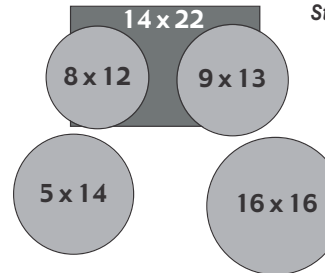

Super Stock

Standard Features:

- Double Tom Holder
- Folding Spurs
- Floor Tom Legs

Super Stock

Small Block

Big Block Outfits

Small Block

Big Block