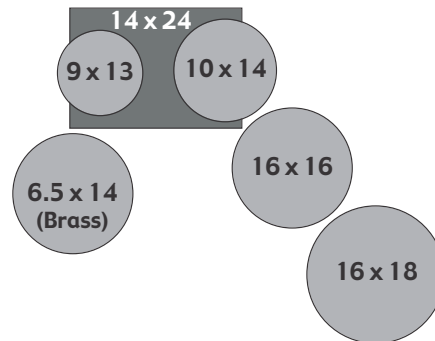

Super Stock

Standard Features:

- Double Tom Holder
- Folding Spurs
- Floor Tom Legs

Super Stock

Small Block

Big Block Outfits

Small Block

Big Block