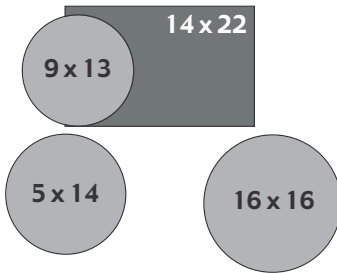

Spyder

Standard Features:

- RCI® Console Holder
- BD Cymbal Holder
- Folding Spurs
- Floor Tom Legs

Spyder

Coupe

Classic

Led Foot Outfits

All drums shipped with genuine Evans USA heads in the following configuration:

G1 Coated Toms
G1 Coated Genera 300 *Snare
EQ1 Coated Bass

• Other head configurations available upon request •

*Dynamic Snares wires standard

Coupe

Classic

Available Finish Wraps

Red Sparkle	01
Gold Sparkle	02
Blue Sparkle	03
Green Sparkle	04
Silver Sparkle	05
Black Sparkle	06
Champagne Sparkle	07
White Marine Pearl	08
Black Diamond Pearl	09
Oyster Black Pearl	10
Solid White	11
Solid Black	12

Super Stock

Standard Features:

- Double Tom Holder
- Folding Spurs
- Floor Tom Legs

Super Stock

Small Block

Big Block Outfits

Small Block

Big Block

Eliminator

Standard Features: (2) Single Tom Holders, Folding Spurs, Floor Tom Legs

LED FOOT