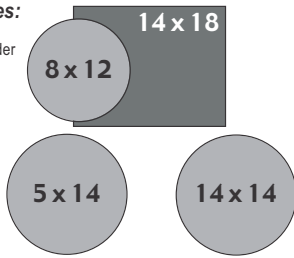

Spyder

Standard Features:

- RCI® Console Holder
- BD Cymbal Holder
- Folding Spurs
- Floor Tom Legs

Spyder

Coupe

Classic

Led Foot Outfits